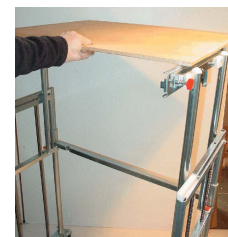

The Maxi-Dolly

Lifting 31" Wide
AllDolly

MAXI-DOLLY

Folded for storage

Up & Over Shelf

Portable

- # Two sub assemblies; both easily portable.
 - ◆ The 31" wide Lifting AllDolly weighs approx. 37.5 lbs.
 - ◆ The Up & Over Shelf weighs approx. 24.5 lbs.
- # The Lifting AllDolly does all the Standard AllDolly can and more.
- # With your power drill it will lift any standard oven (up to 31" wide) to height.
- # Six non-marking caster wheels each rated to 125 Lbs. Two with locking feature.
- # Assemble the Up & Over Shelf to the Lifting AllDolly in one of two ways and you can work on appliances such as microwave ovens, range hoods, window and wall mounted A/C units even washers and dryers.
- # The original design is patented and each unit is hand made in America!
- # All steel construction and zinc plated.
- # Too many features to list..

the Maxi-Dolly includes;
the 31" wide Lifting AllDolly, Up & Over Shelf and brace beam

Price: just \$1000.00 (a savings of \$100.00)

(Price subject to change without notice)

Plus applicable sales tax, shipping & handling