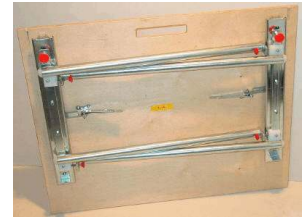

The Maxi-Dolly

Lifting 31" Wide
AllDolly

MAXI-DOLLY

Folded for storage

Up & Over Shelf

Portable

- # Two sub assemblies; both easily portable.
 - ◆ The 31" wide Lifting AllDolly weighs approx. 37.5 lbs.
 - ◆ The Up & Over Shelf weighs approx. 24.5 lbs.
- # The Lifting AllDolly does all the Standard AllDolly can and more.
- # With your power drill it will lift any standard oven (up to 31" wide) to height.
- # Six non-marking caster wheels each rated to 125 Lbs. Two with locking feature.
- # Assemble the Up & Over Shelf to the Lifting AllDolly in one of two ways and you can work on appliances such as microwave ovens, range hoods, window and wall mounted A/C units even washers and dryers.
- # The original design is patented and each unit is hand made in America!
- # All steel construction and zinc plated.
- # Too many features to list..

the Maxi-Dolly includes;
the 31" wide Lifting AllDolly, Up & Over Shelf and brace beam

Price: just \$1000.00 (a savings of \$100.00)

(Price subject to change without notice)

Plus applicable sales tax, shipping & handling